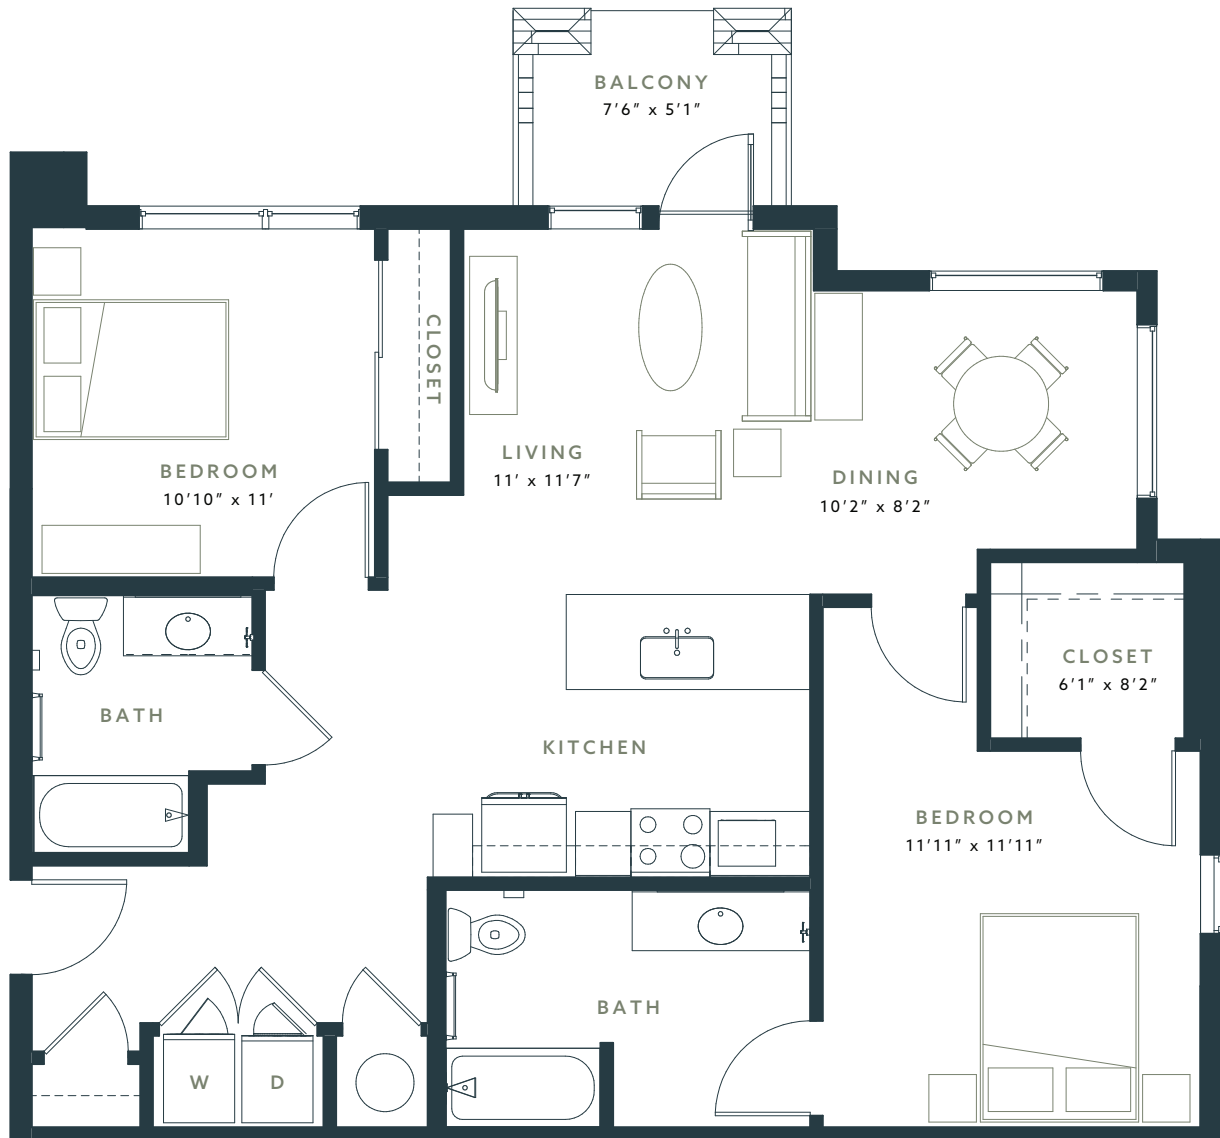

Unit B2

2 BED | 2 BATH
1,073 SQ FT

UNITS WITH BALCONY: 102, 108, 202, 208, 302, 308

SQ FT:

RENT:

UNIT #:

prose

MURPHY
CREEK

720-868-3434

PROSEMURPHYCREEK.COM

23501 E. Colorado Place

Aurora, CO 80018

GREYSTARTM

Floor plans are artist's rendering. All dimensions are approximate. Actual product and specifications may vary in dimension or detail. Not all features are available in every apartment home. Prices and availability are subject to change. Rent is based on monthly frequency. Additional fees may apply, such as but not limited to package delivery, trash, water, amenities, etc. Please see a representative for details.