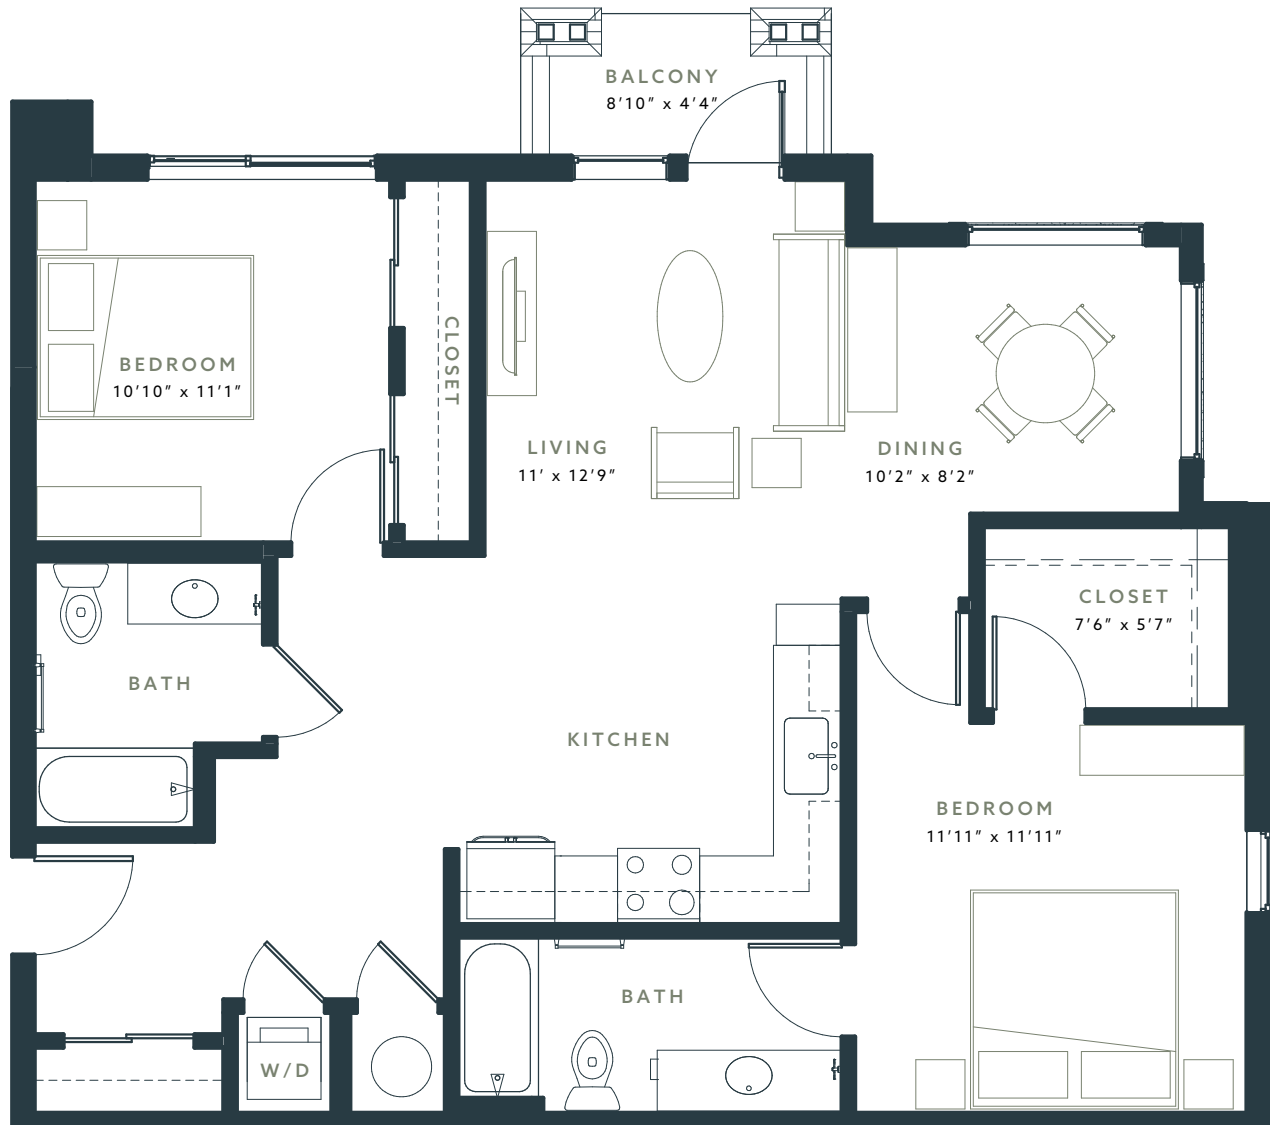

Unit B1

2 BED | 2 BATH
1073 SQ FT

UNITS WITH BALCONY: 102, 108, 202, 208, 302, 308

SQ FT: RENT: UNIT #:

prose

AT PAINTED PRAIRIE

720-868-3434

PROSEMURPHYCREEK.COM

23501 E. COLORADO PLACE

AURORA, CO 80233

GREYSTAR™

Floor plans are artist's rendering. All dimensions are approximate. Actual product and specifications may vary in dimension or detail. Not all features are available in every apartment home. Prices and availability are subject to change. Rent is based on monthly frequency. Additional fees may apply, such as but not limited to package delivery, trash, water, amenities, etc. Please see a representative for details.