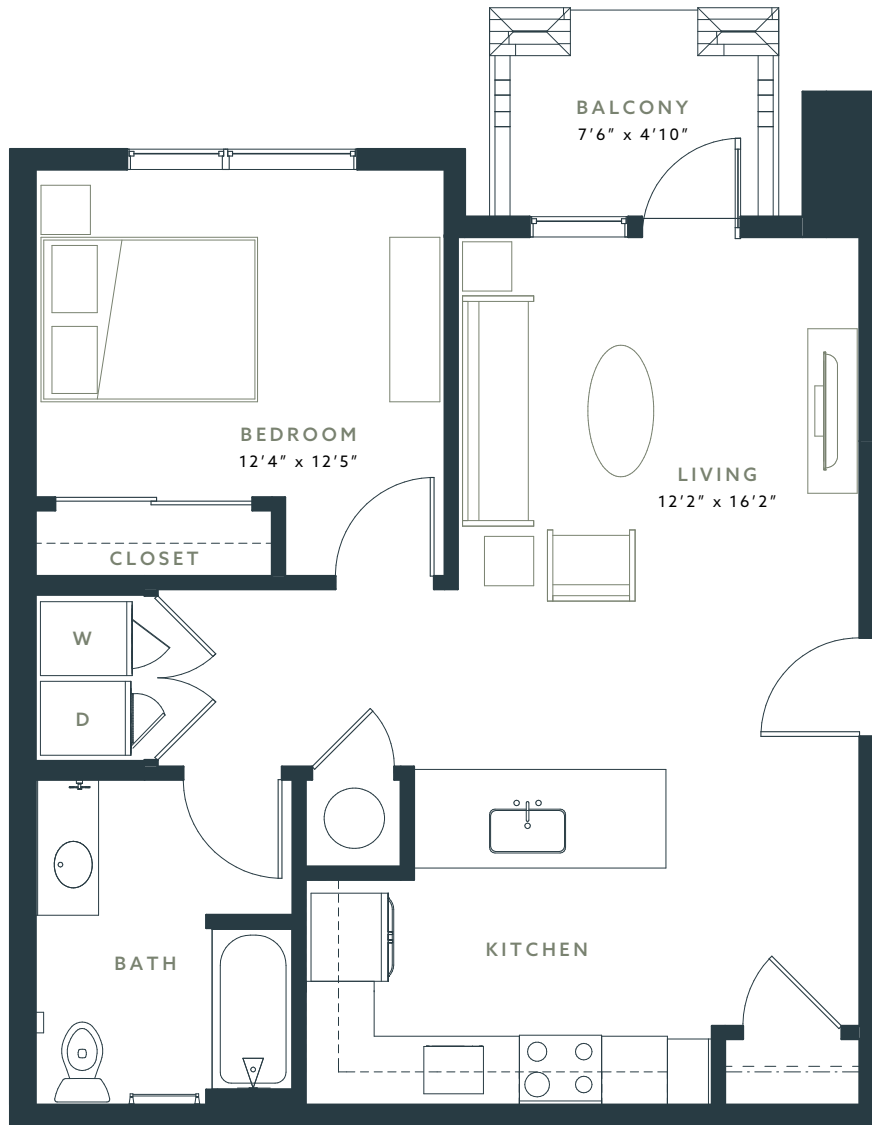

Unit A2

1 BED | 1 BATH
737 SQ FT

UNITS WITH BALCONY: 104, 106, 204, 206, 304, 306

SQ FT: RENT: UNIT #:

prose

AT PAINTED
PRAIRIE

720-868-3434

PROSEMURPHYCREEK.COM

23501 E. COLORADO PLACE

AURORA, CO 80233

GREYSTAR[™]

Floor plans are artist's rendering. All dimensions are approximate. Actual product and specifications may vary in dimension or detail. Not all features are available in every apartment home. Prices and availability are subject to change. Rent is based on monthly frequency. Additional fees may apply, such as but not limited to package delivery, trash, water, amenities, etc. Please see a representative for details.