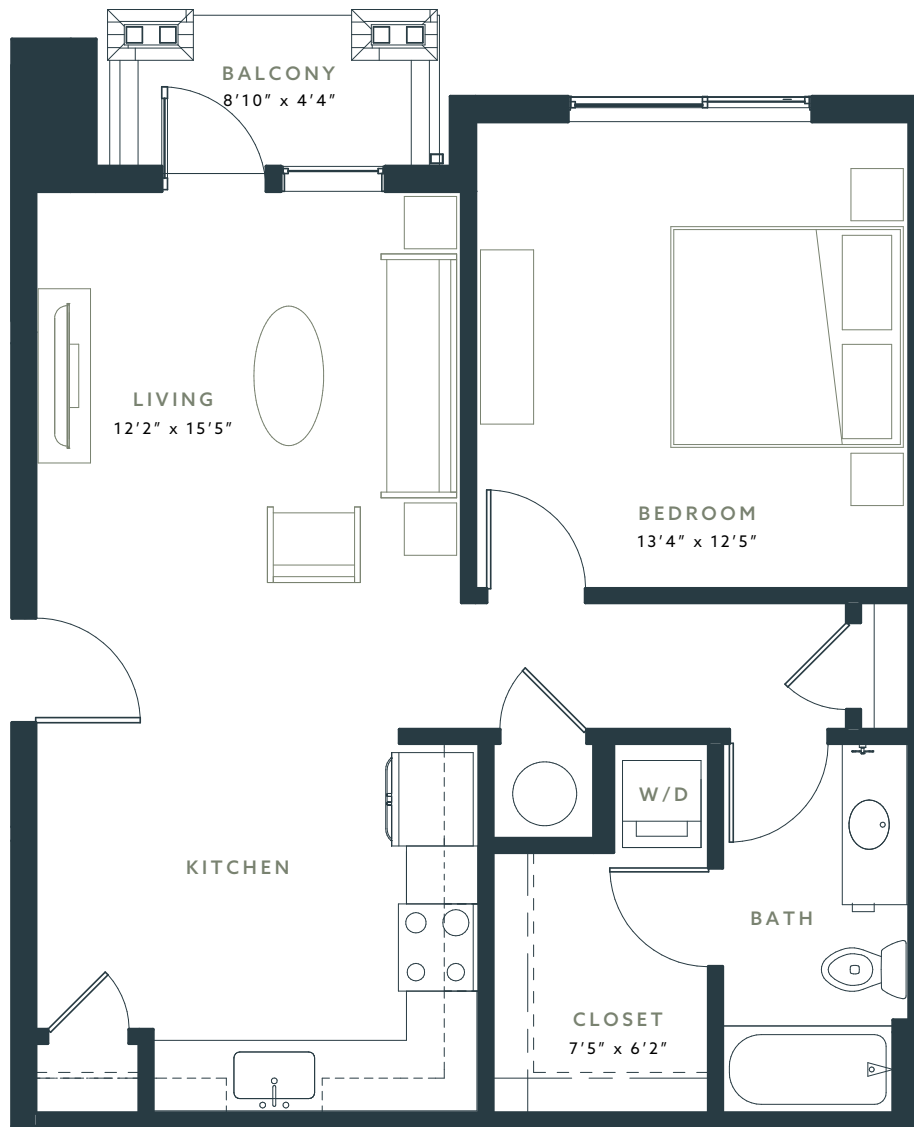

Unit A1

1 BED | 1 BATH
737 SQ FT

UNITS WITH BALCONY: 104, 106, 204, 206, 304, 306

SQ FT: RENT: UNIT #:

prose

AT PAINTED
PRAIRIE

720-868-3434

PROSEMURPHYCREEK.COM

23501 E. COLORADO PLACE

AURORA, CO 80233

GREYSTARTM

Floor plans are artist's rendering. All dimensions are approximate. Actual product and specifications may vary in dimension or detail. Not all features are available in every apartment home. Prices and availability are subject to change. Rent is based on monthly frequency. Additional fees may apply, such as but not limited to package delivery, trash, water, amenities, etc. Please see a representative for details.