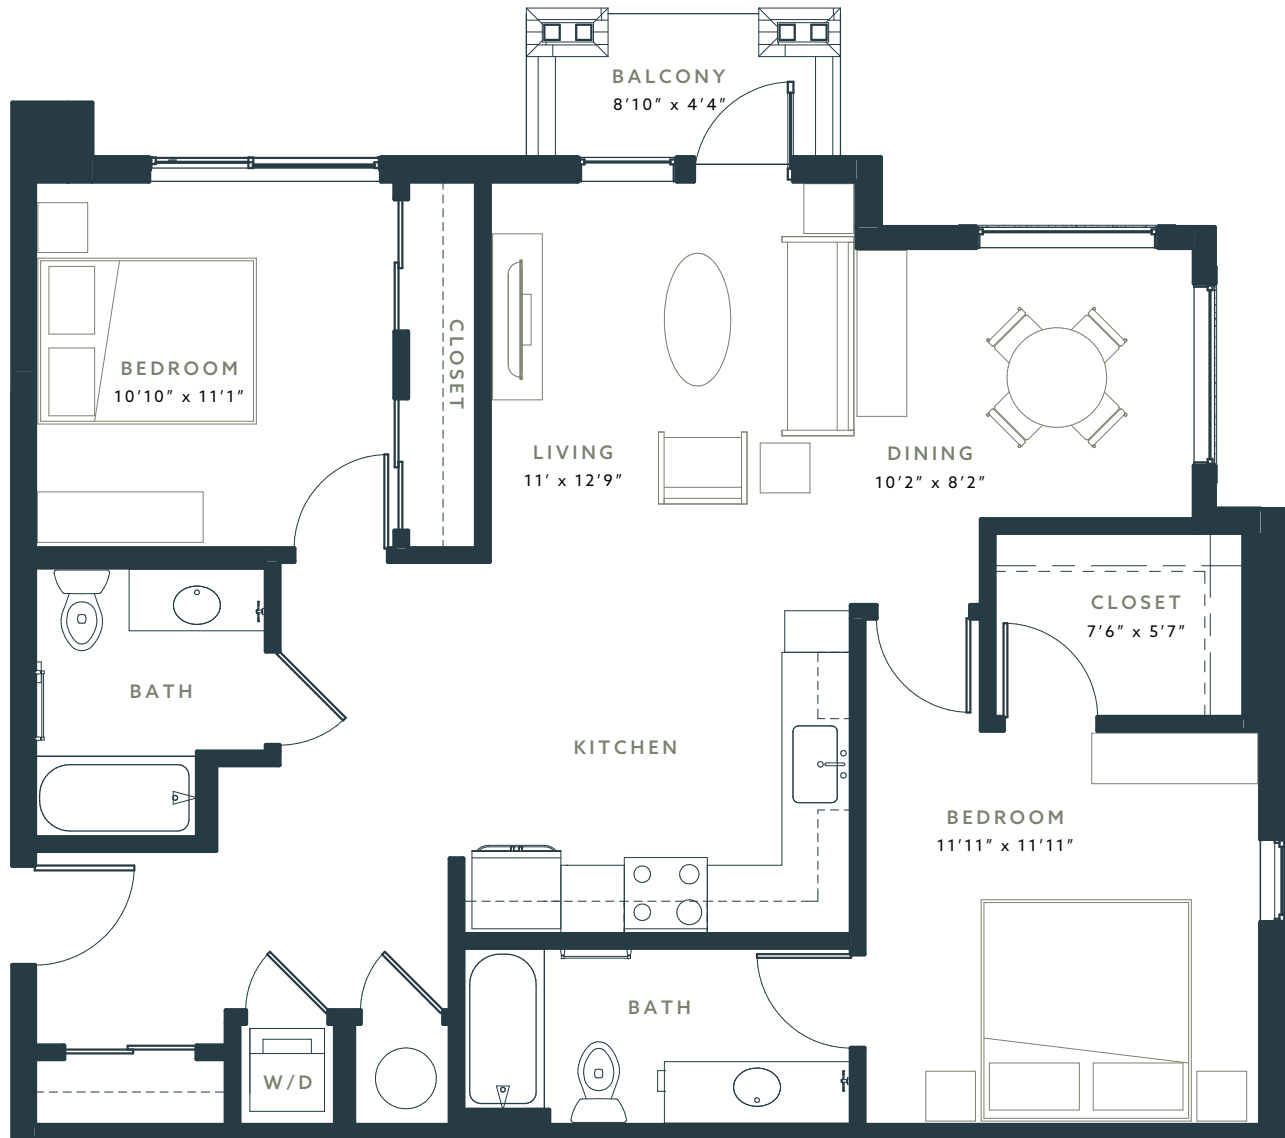

Unit B1

2 BED | 2 BATH
1,073 SQ FT

UNITS WITH BALCONY: 102, 108, 202, 208, 302, 308

SQ FT:

RENT:

UNIT #:

prose

MURPHY
CREEK

720-868-3434

PROSEMURPHYCREEK.COM

23501 E. Colorado Place

Aurora, CO 80018

GREYSTARTM

Floor plans are artist's rendering. All dimensions are approximate. Actual product and specifications may vary in dimension or detail. Not all features are available in every apartment home. Prices and availability are subject to change. Rent is based on monthly frequency. Additional fees may apply, such as but not limited to package delivery, trash, water, amenities, etc. Please see a representative for details.