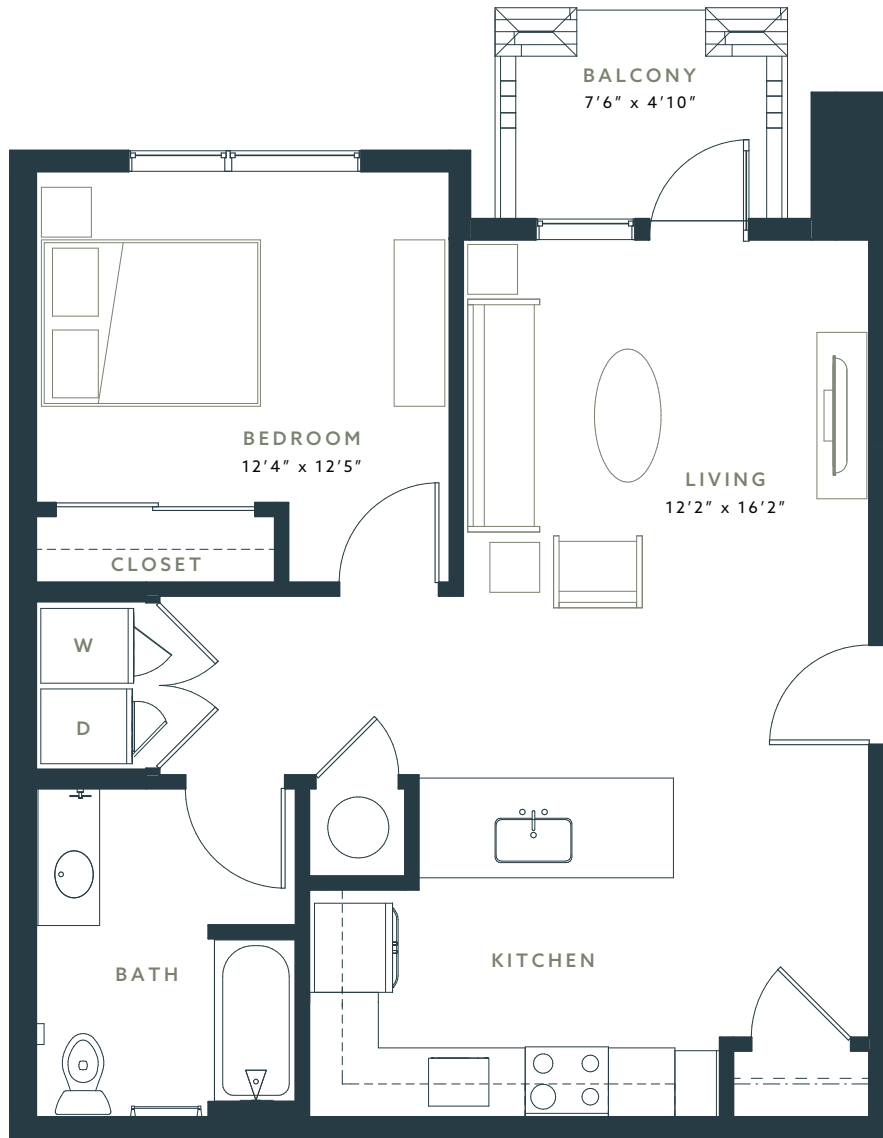

# Unit A2

1 BED | 1 BATH  
737 SQ FT

UNITS WITH BALCONY: 104, 106, 204, 206, 304, 306

SQ FT:

RENT:

UNIT #:

**prose**

MURPHY  
CREEK

720-868-3434

PROSEMURPHYCREEK.COM

23501 E. Colorado Place

Aurora, CO 80018

**GREYSTAR**<sup>™</sup>

Floor plans are artist's rendering. All dimensions are approximate. Actual product and specifications may vary in dimension or detail. Not all features are available in every apartment home. Prices and availability are subject to change. Rent is based on monthly frequency. Additional fees may apply, such as but not limited to package delivery, trash, water, amenities, etc. Please see a representative for details.