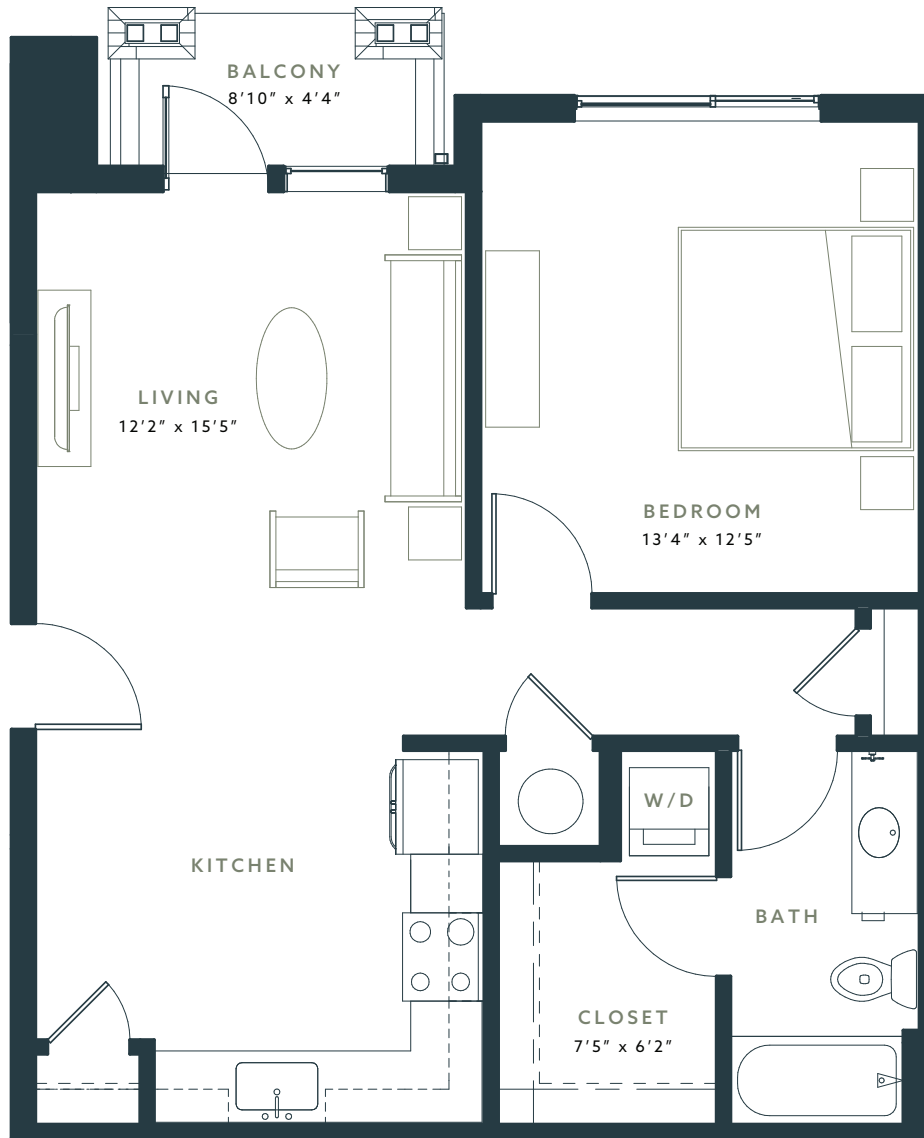

Unit A1

1 BED | 1 BATH
737 SQ FT

UNITS WITH BALCONY: 104, 106, 204, 206, 304, 306

SQ FT:

RENT:

UNIT #:

prose

MURPHY
CREEK

720-868-3434

PROSEMURPHYCREEK.COM

23501 E. COLORADO PLACE

AURORA, CO 80018

GREYSTAR[™]

Floor plans are artist's rendering. All dimensions are approximate. Actual product and specifications may vary in dimension or detail. Not all features are available in every apartment home. Prices and availability are subject to change. Rent is based on monthly frequency. Additional fees may apply, such as but not limited to package delivery, trash, water, amenities, etc. Please see a representative for details.